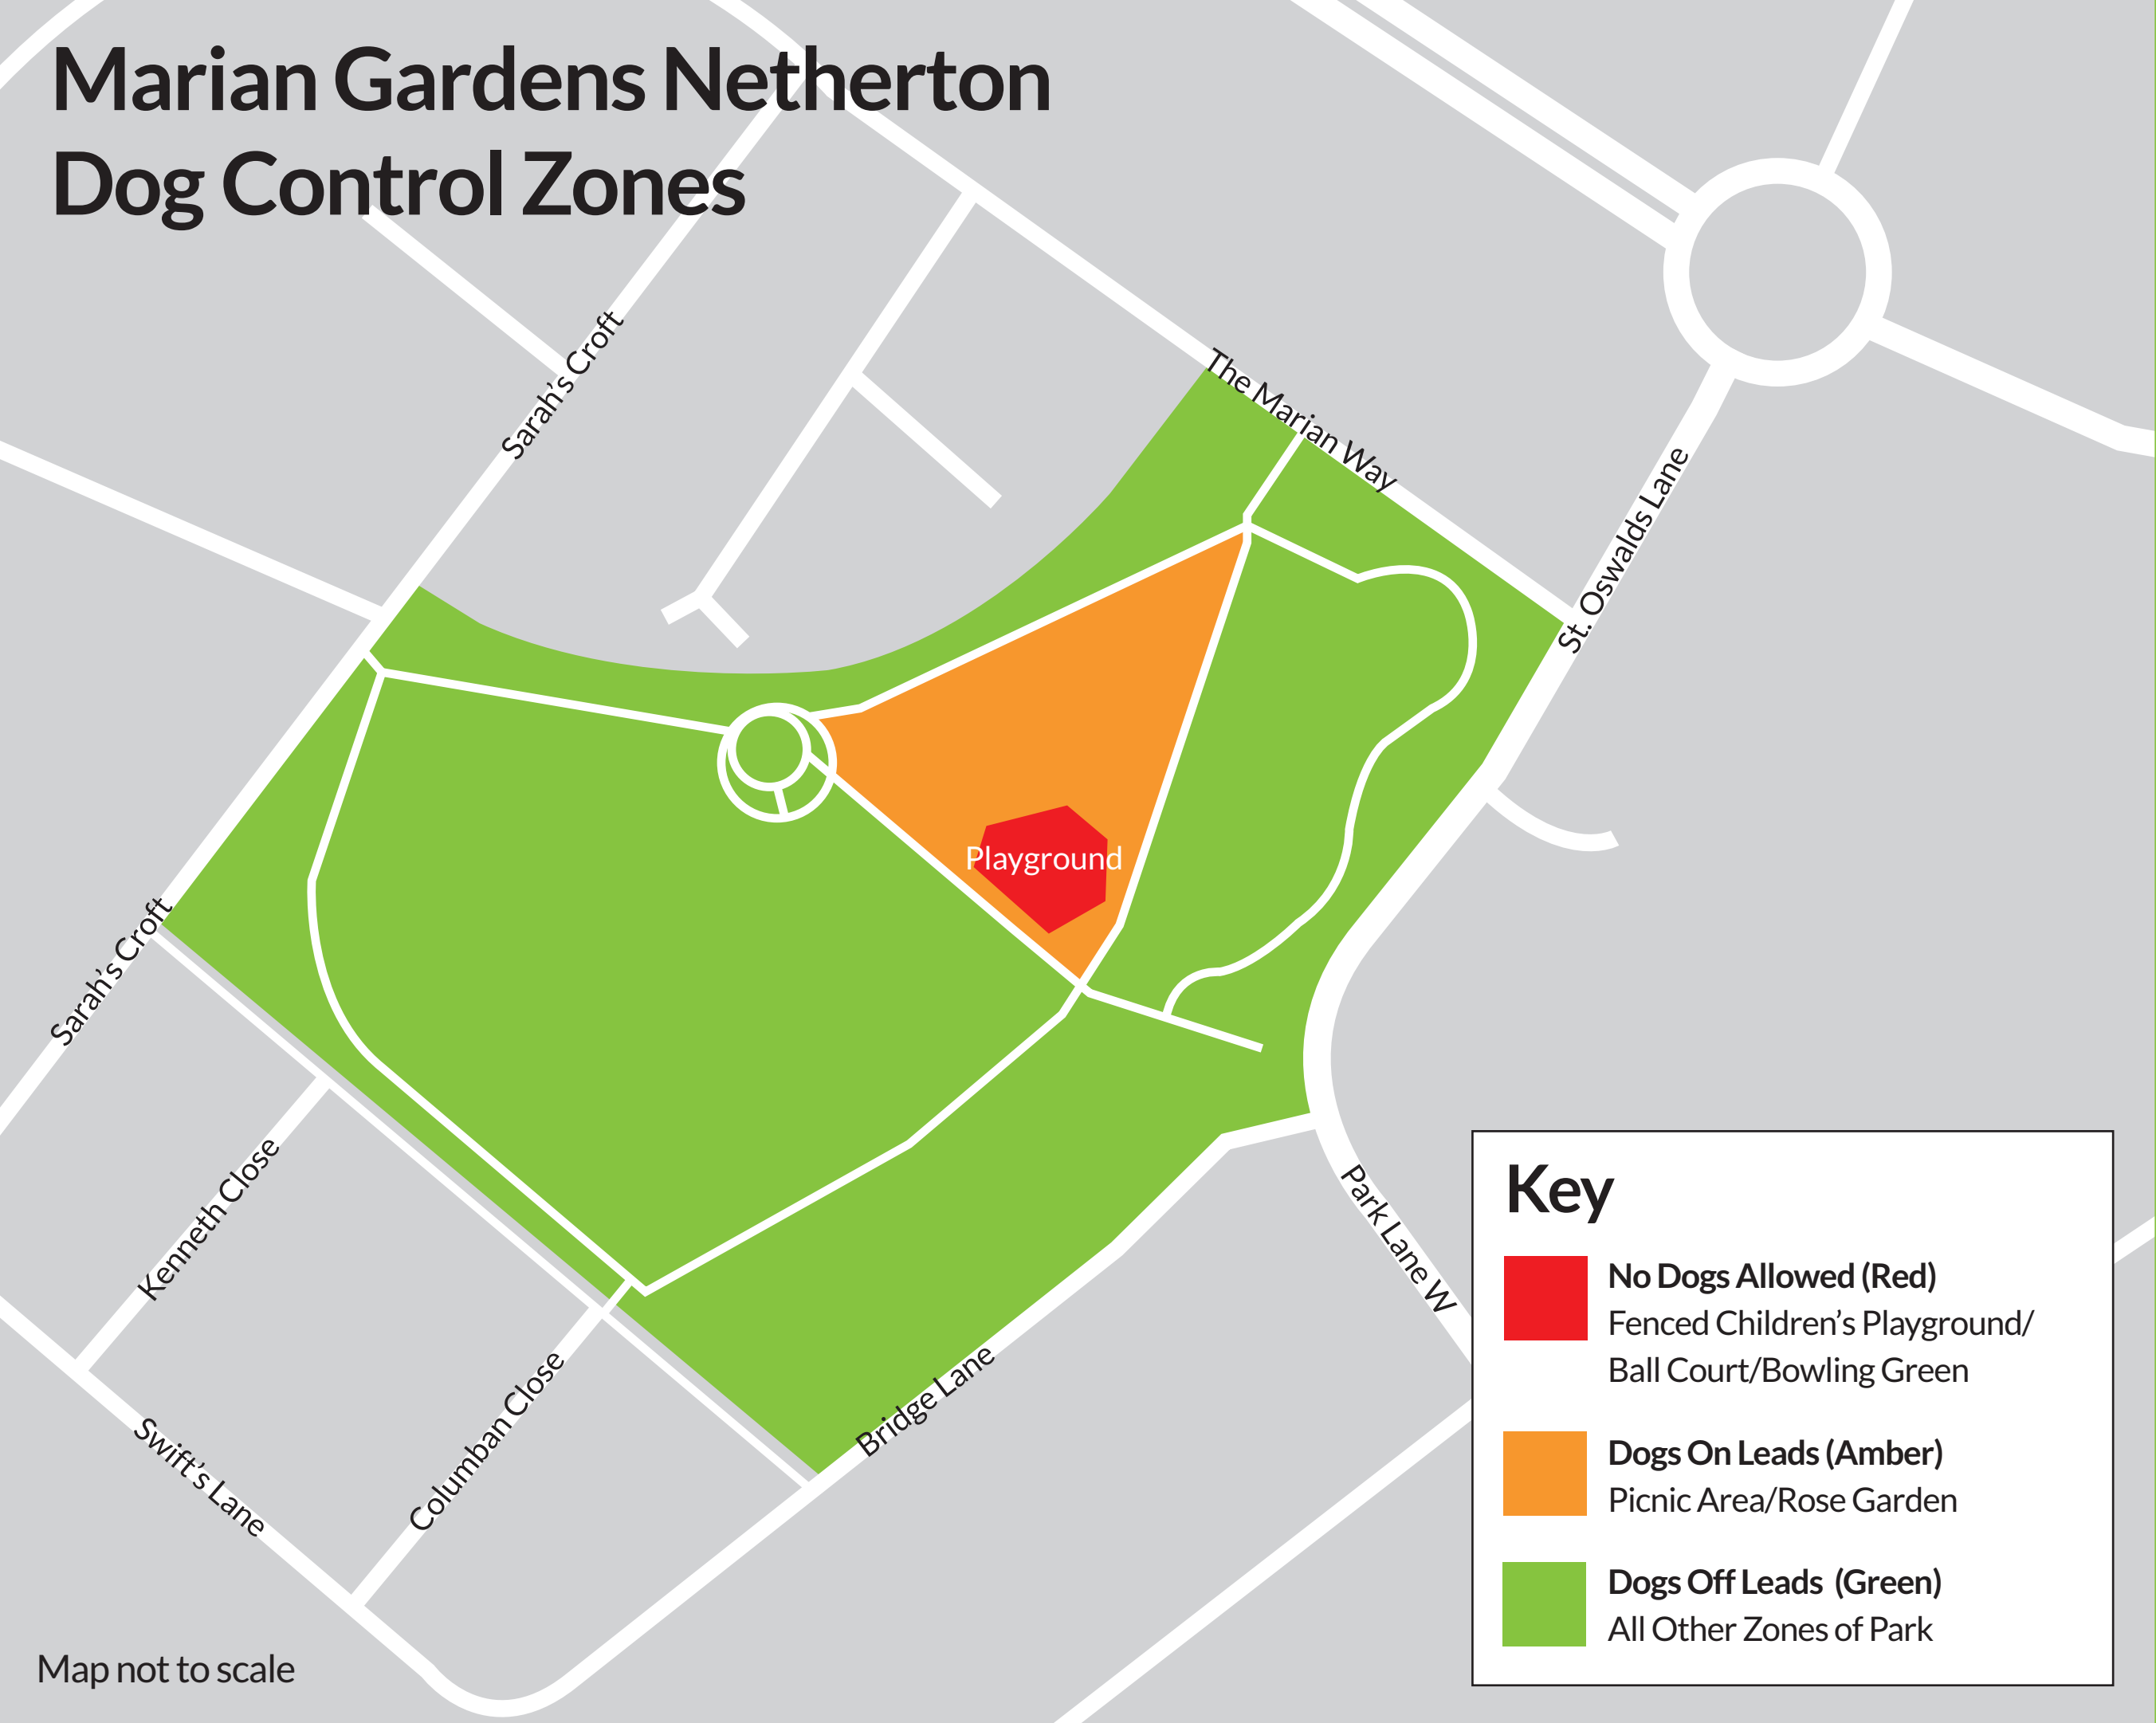

Marian Gardens Netherton

Dog Control Zones

Map not to scale