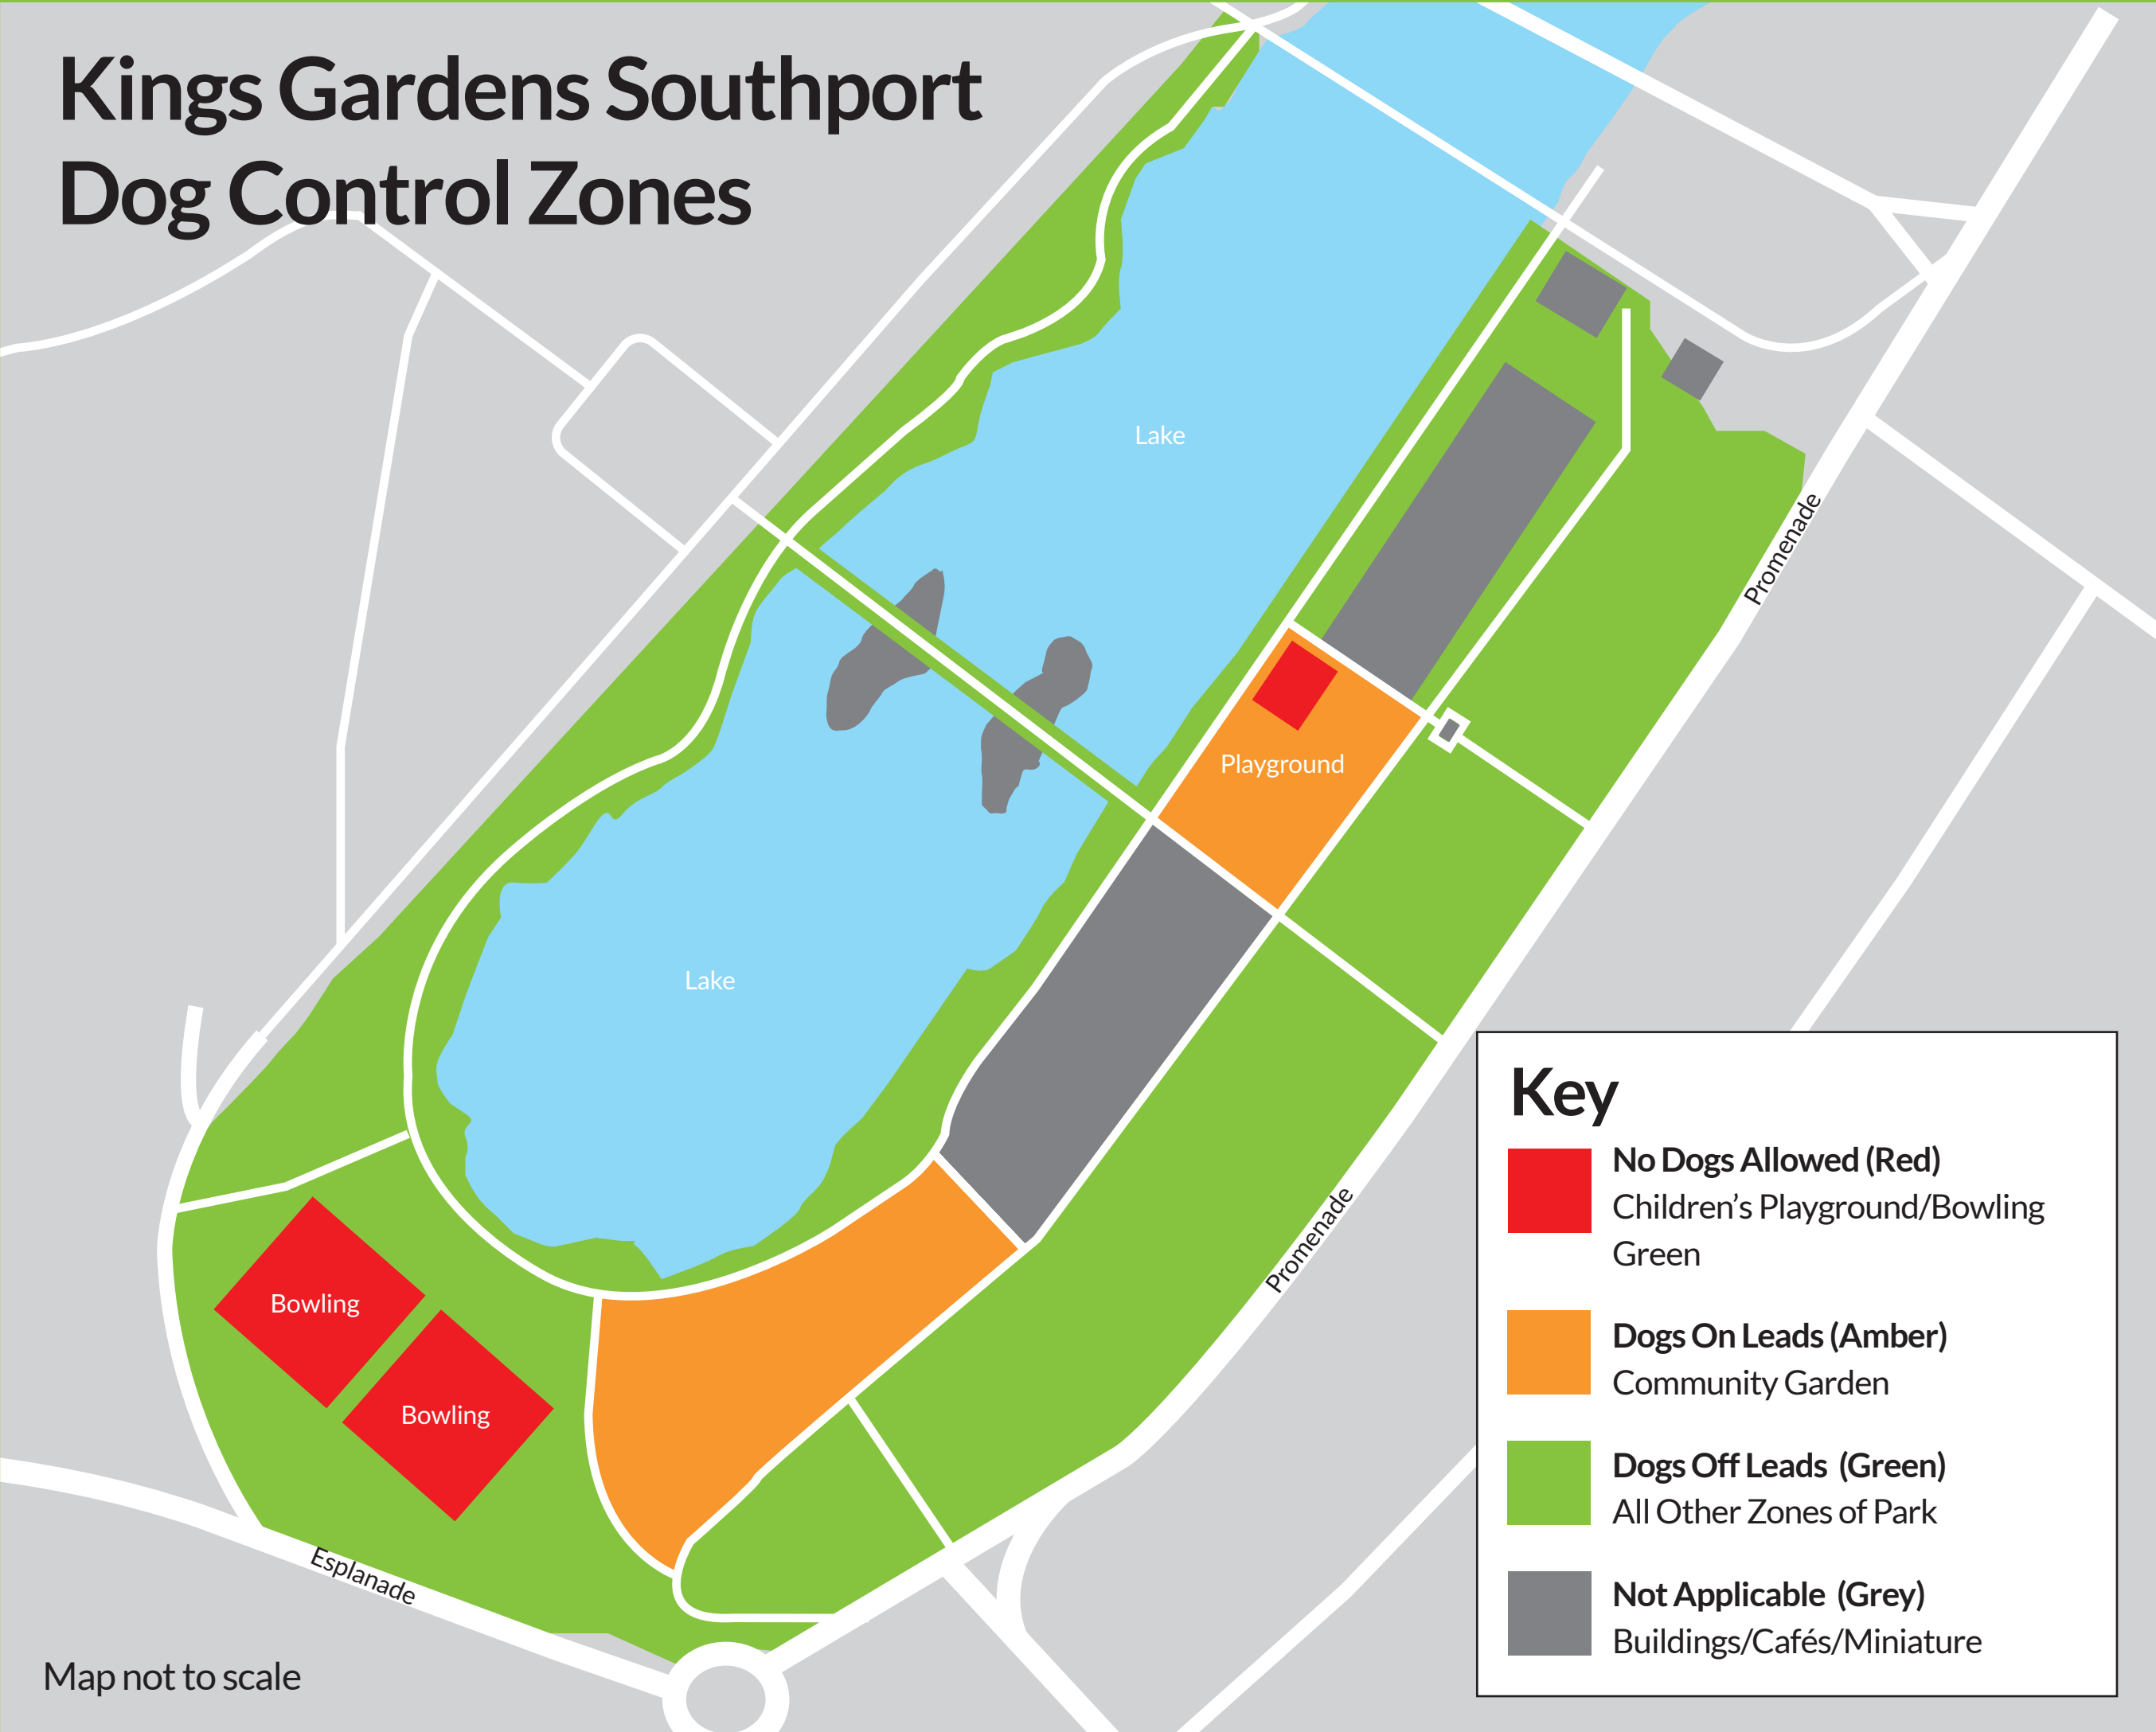

Kings Gardens Southport Dog Control Zones

Key

-  **No Dogs Allowed (Red)**
Children's Playground/Bowling Green
-  **Dogs On Leads (Amber)**
Community Garden
-  **Dogs Off Leads (Green)**
All Other Zones of Park
-  **Not Applicable (Grey)**
Buildings/Cafés/Miniature

Map not to scale