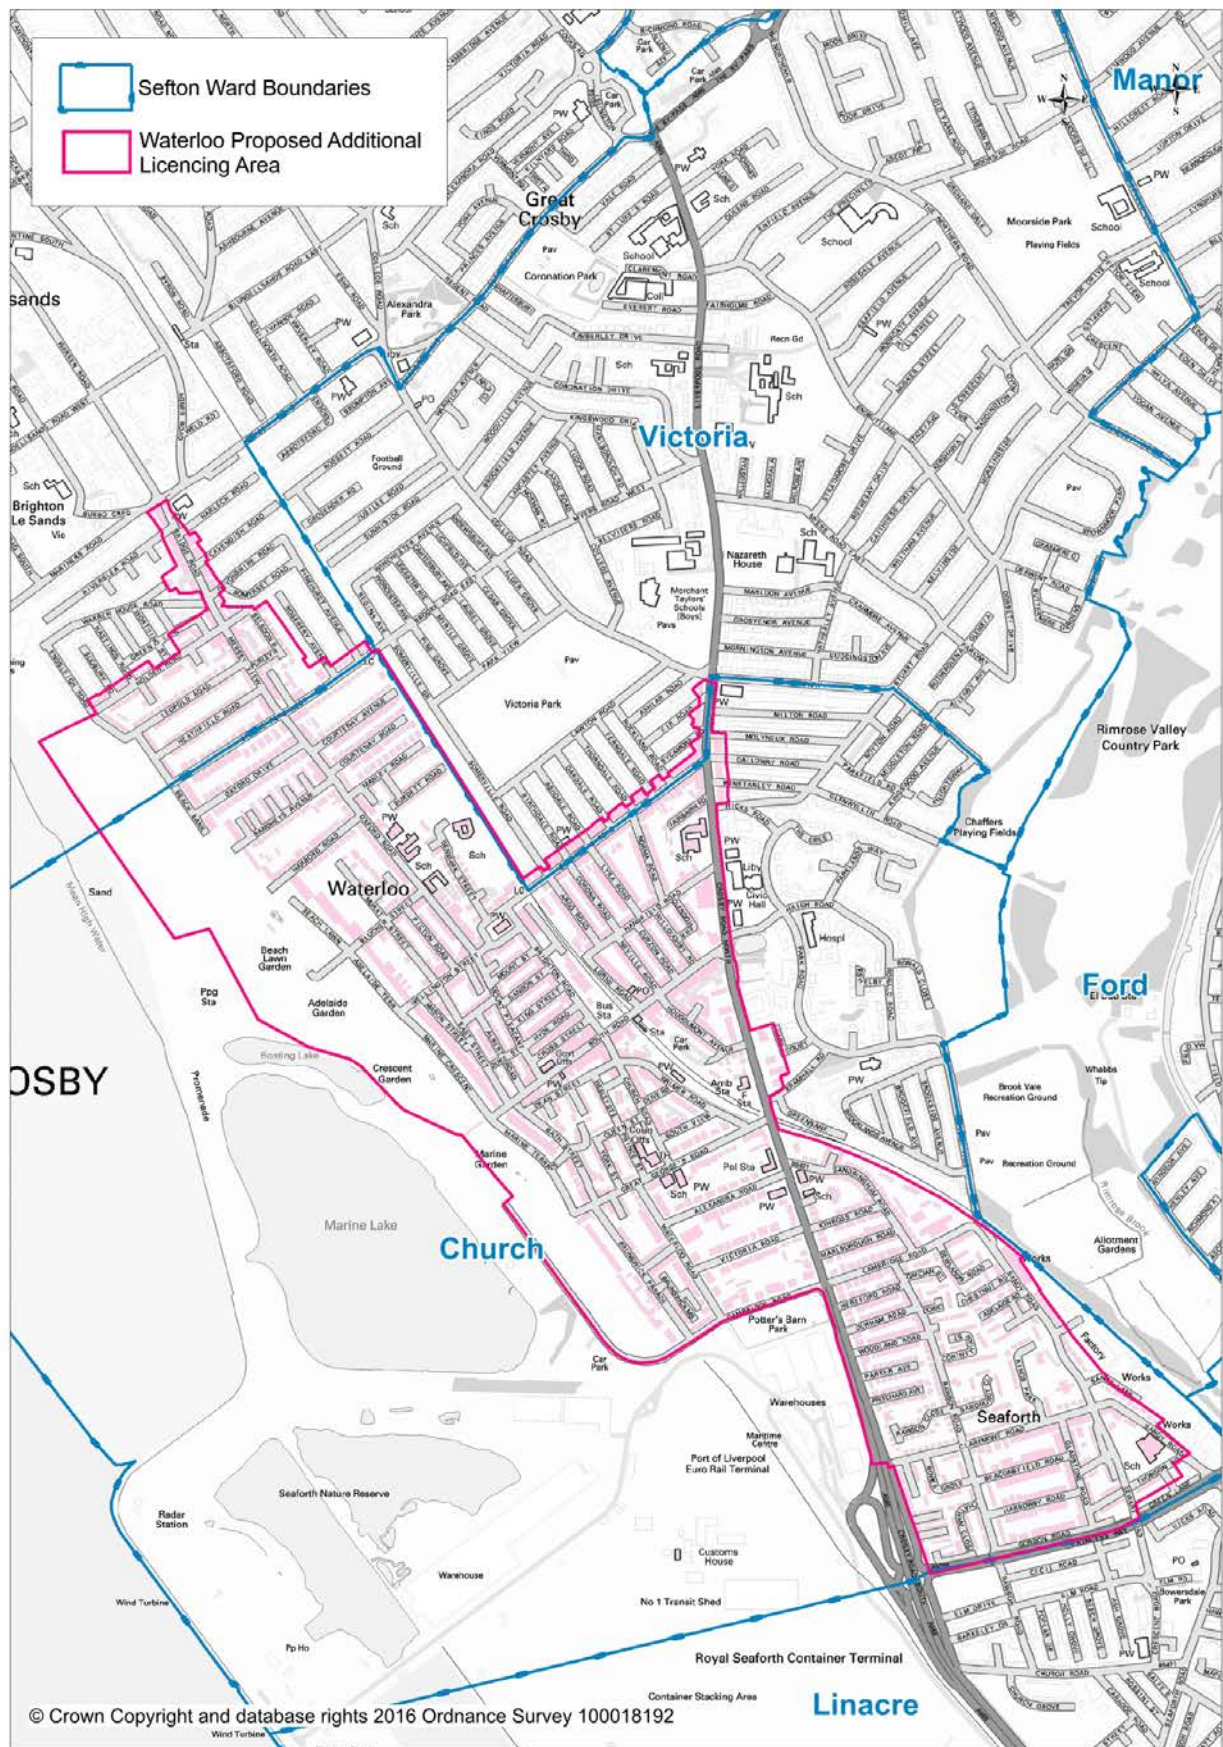

Appendix 3

Additional Licensing

Designated Areas

Southport, Seaforth

& Waterloo

Southport Additional HMO Licensing Boundary

Seaforth/Waterloo Additional HMO Licensing Boundary

Southport Additional HMO Licensing Boundary – List of included roads

Road Name	Ward
ALBANY ROAD	Cambridge
ALBERT PLACE	Duke's
ALBERT ROAD	Cambridge
ALEXANDRA ROAD	Cambridge
ANCHOR STREET	Duke's
ARNSIDE ROAD	Duke's
ARNSIDE TERRACE	Duke's
ASHTON PLACE	Duke's
AVONDALE ROAD	Duke's
AVONDALE ROAD NORTH	Cambridge
BACK BATH STREET	Duke's
BALLS PLACE	Duke's
BANK PASSAGE	Duke's
BANK SQUARE	Duke's
BATH STREET	Duke's
BATH STREET NORTH	Duke's
BEACH PRIORY GARDENS	Duke's
BELMONT STREET	Duke's
BENTHAM STREET	Kew
BOLD STREET	Duke's
BOOTH STREET	Duke's
BRADLEY PLACE	Duke's
BRADLEY STREET	Cambridge
BRIDGE STREET	Duke's
CABLE STREET	Duke's
CAMBRIDGE ARCADE	Duke's
CAMBRIDGE WALKS	Duke's
CASTLE STREET	Duke's
CASTLE WALK	Duke's
CEMETERY ROAD	Kew
CHAPEL STREET	Duke's
CHURCH STREET	Duke's
CORONATION WALK	Duke's
CORPORATION STREET	Duke's
COURT ROAD	Cambridge
CROSS STREET	Duke's
DERBY ROAD	Duke's
DUKE STREET	Duke's
EASTBANK STREET	Duke's
EASTBANK STREET SQUARE	Duke's
ERICSON DRIVE	Kew
ESPLANADE	Duke's
GLEBE PLACE	Duke's
GORDON AVENUE	Cambridge
GORDON STREET	Duke's
GORDON WAY	Duke's
HAMPTON ROAD	Kew
HARGREAVES STREET	Kew
HAWESSIDE STREET	Duke's
HILL STREET	Duke's