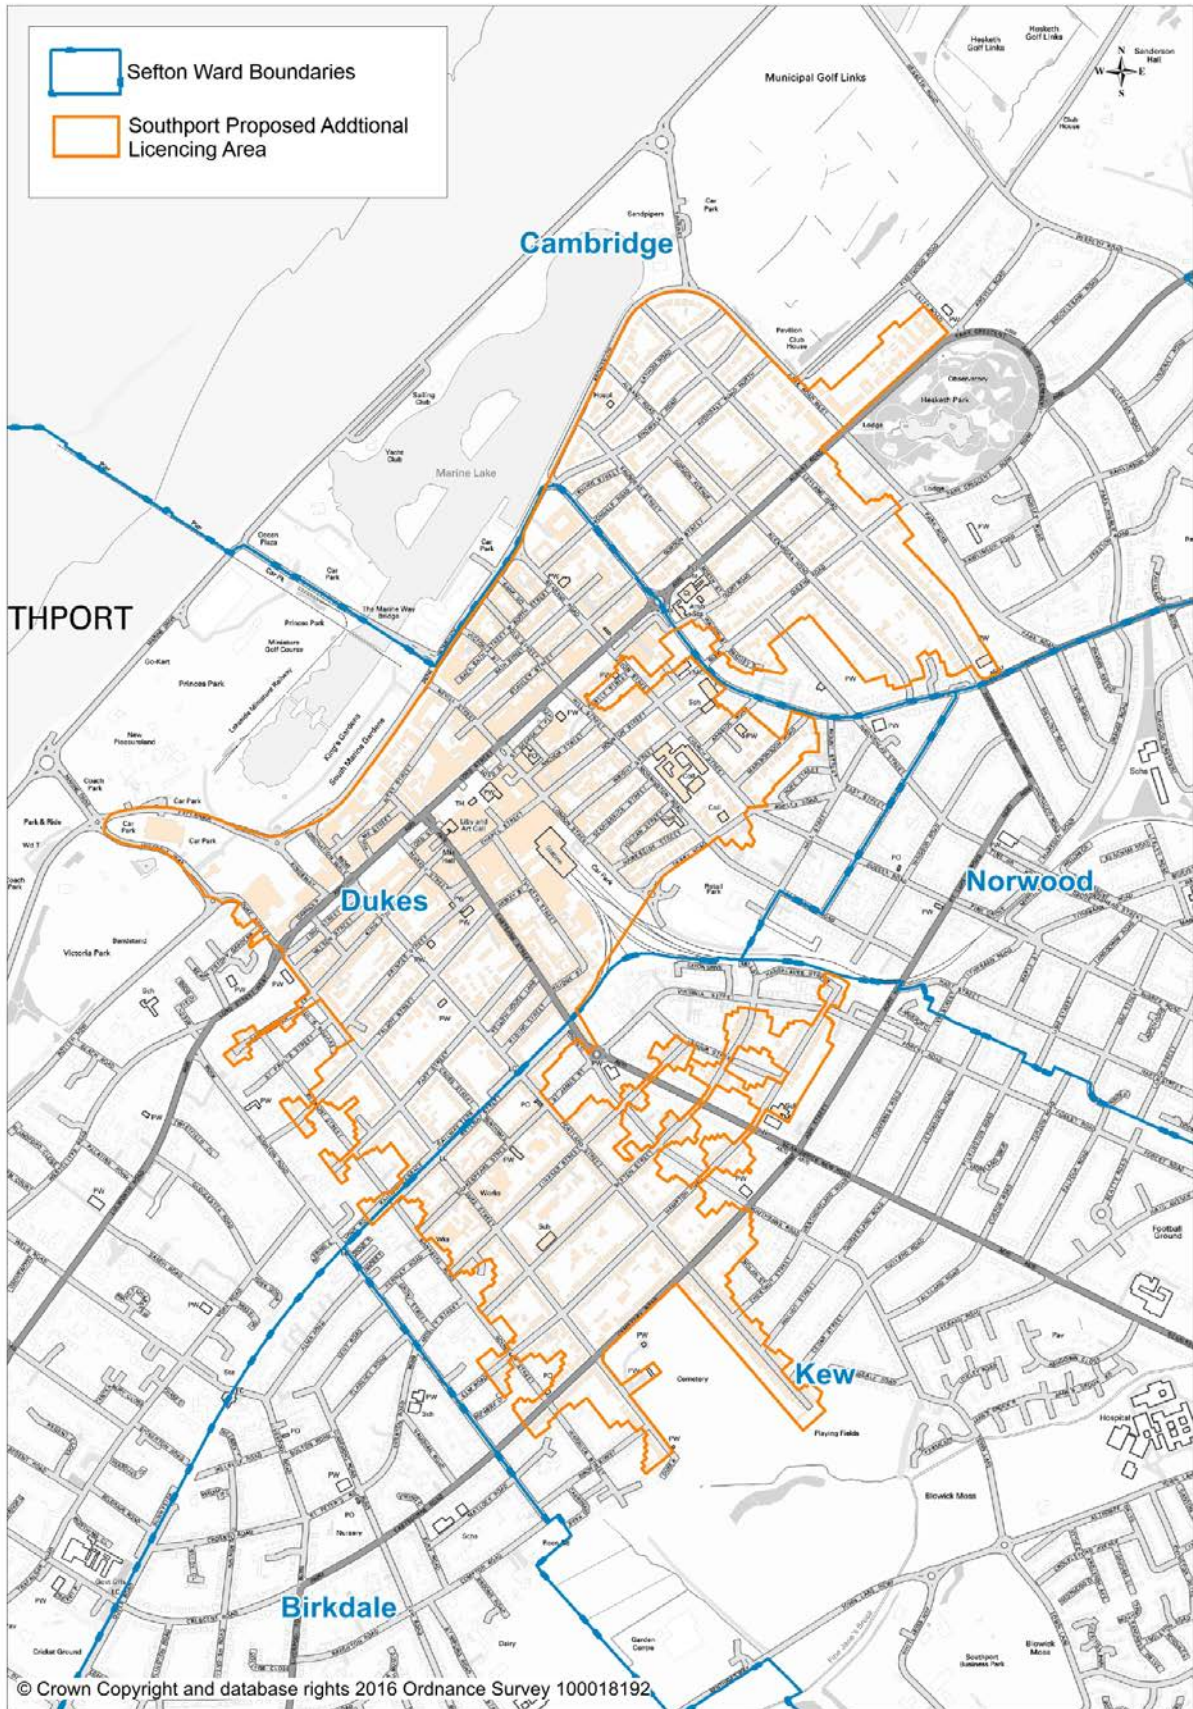

Appendix 3

Additional Licensing

Designated Areas

Southport, Seaforth

& Waterloo

Southport Additional HMO Licensing Boundary

Seaforth/Waterloo Additional HMO Licensing Boundary

Southport Additional HMO Licensing Boundary – List of included roads

Road Name	Ward
ALBANY ROAD	Cambridge
ALBERT PLACE	Duke's
ALBERT ROAD	Cambridge
ALEXANDRA ROAD	Cambridge
ANCHOR STREET	Duke's
ARNSIDE ROAD	Duke's
ARNSIDE TERRACE	Duke's
ASHTON PLACE	Duke's
AVONDALE ROAD	Duke's
AVONDALE ROAD NORTH	Cambridge
BACK BATH STREET	Duke's
BALLS PLACE	Duke's
BANK PASSAGE	Duke's
BANK SQUARE	Duke's
BATH STREET	Duke's
BATH STREET NORTH	Duke's
BEACH PRIORY GARDENS	Duke's
BELMONT STREET	Duke's
BENTHAM STREET	Kew
BOLD STREET	Duke's
BOOTH STREET	Duke's
BRADLEY PLACE	Duke's
BRADLEY STREET	Cambridge
BRIDGE STREET	Duke's
CABLE STREET	Duke's
CAMBRIDGE ARCADE	Duke's
CAMBRIDGE WALKS	Duke's
CASTLE STREET	Duke's
CASTLE WALK	Duke's
CEMETERY ROAD	Kew
CHAPEL STREET	Duke's
CHURCH STREET	Duke's
CORONATION WALK	Duke's
CORPORATION STREET	Duke's
COURT ROAD	Cambridge
CROSS STREET	Duke's
DERBY ROAD	Duke's
DUKE STREET	Duke's
EASTBANK STREET	Duke's
EASTBANK STREET SQUARE	Duke's
ERICSON DRIVE	Kew
ESPLANADE	Duke's
GLEBE PLACE	Duke's
GORDON AVENUE	Cambridge
GORDON STREET	Duke's
GORDON WAY	Duke's
HAMPTON ROAD	Kew
HARGREAVES STREET	Kew
HAWESSIDE STREET	Duke's
HILL STREET	Duke's