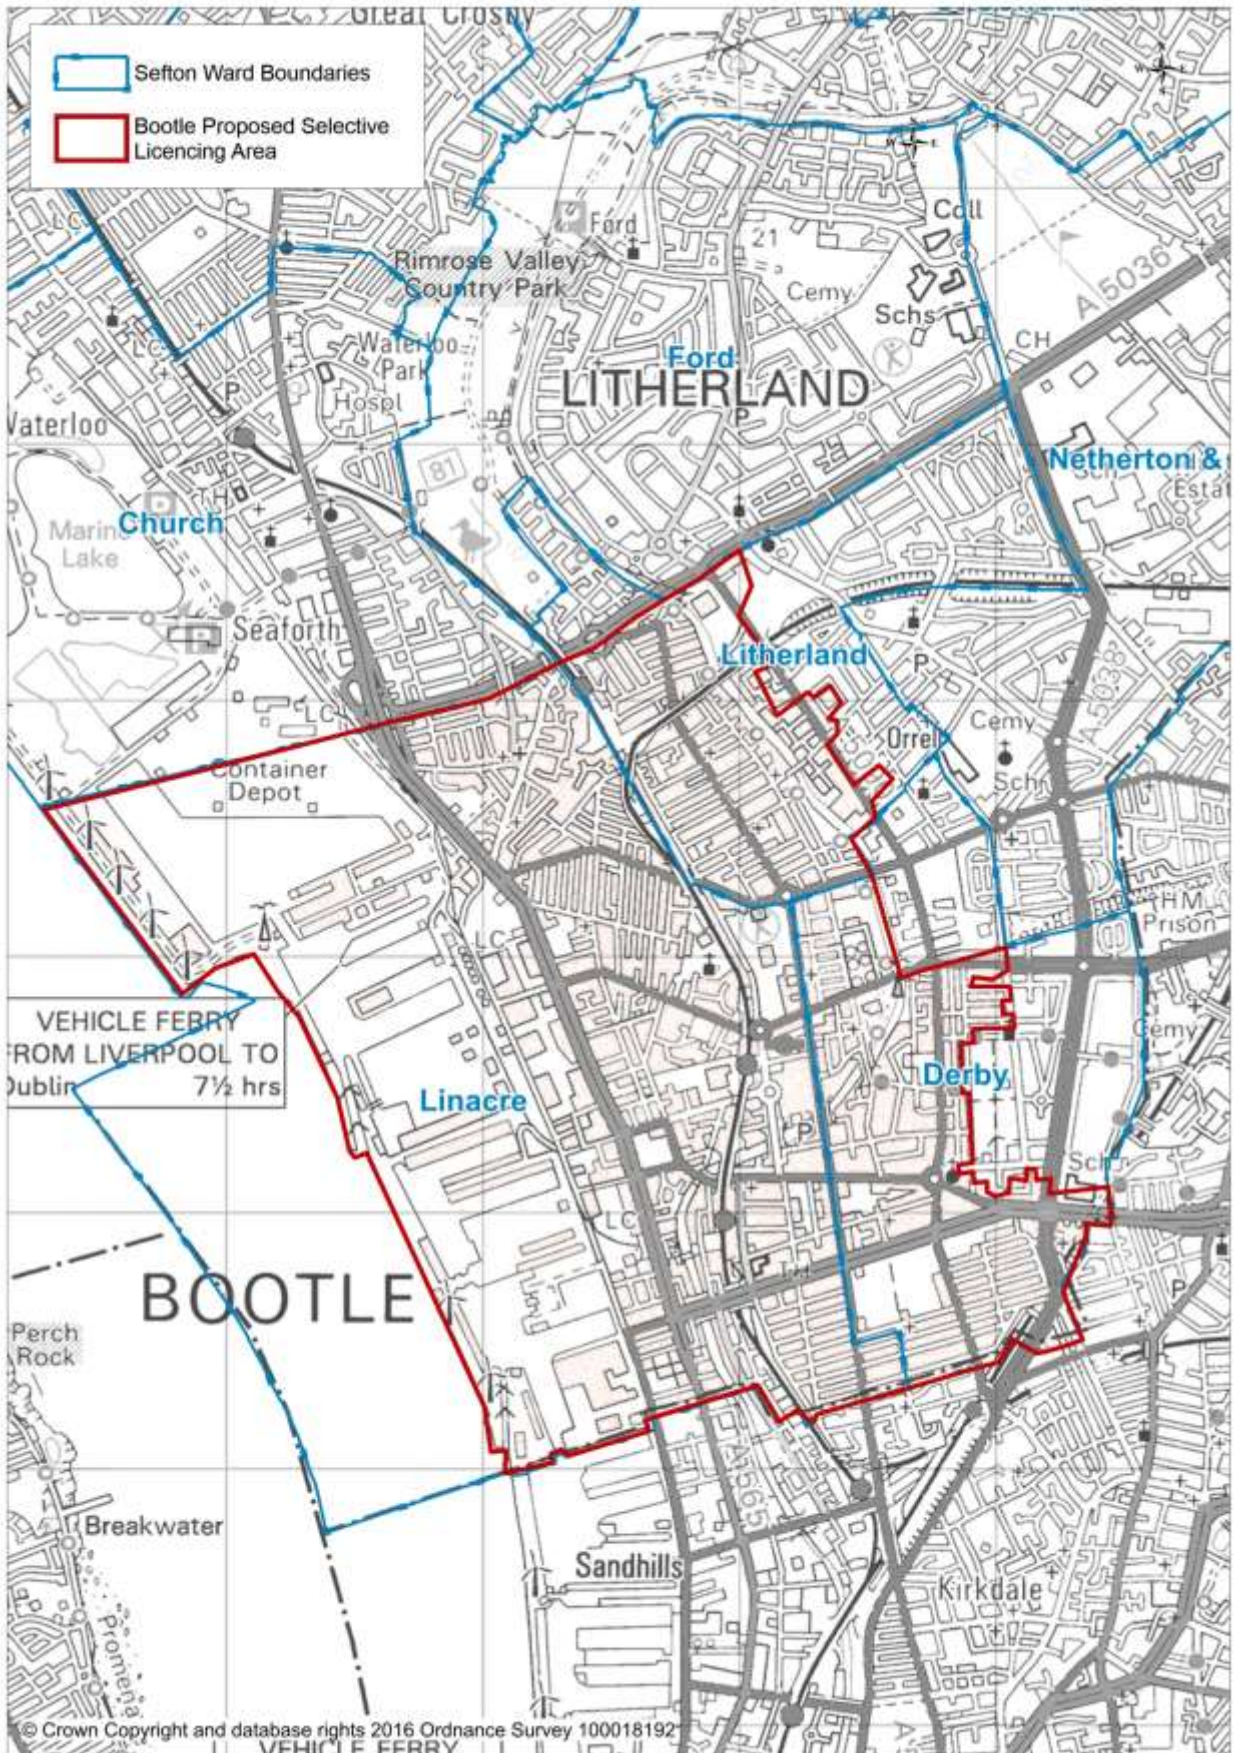

Appendix 1

Selective Licensing

Designated Area - Bootle

Boote Selective Licensing Boundary

Bootle Selective Licensing Boundary – List of included roads

Road Name	Ward
A5090	Litherland
ADDISON STREET	Linacre
ADDISON STREET	Linacre
AINTREE ROAD	Derby
AKENSIDE STREET	Linacre
ALMA VALE TERRACE	Linacre
ALPHA STREET	Litherland
ALT ROAD	Litherland
ALTCAR ROAD	Litherland
ANTONIO STREET	Derby
ANVIL CLOSE	Linacre
ARCTIC ROAD	Linacre
ASH GROVE	Linacre
ASH STREET	Derby
ASHCROFT STREET	Linacre
ATLANTIC ROAD	Linacre
ATLAS ROAD	Linacre
AUGUST STREET	Derby
AUTUMN WAY	Derby
AYLWARD PLACE	Linacre
BACK STANLEY ROAD	Derby
BALFE STREET	Linacre
BALFOUR AVENUE	Linacre
BALFOUR ROAD	Linacre
BALLIOL ROAD	Derby
BALLIOL ROAD EAST	Derby
BALTIC ROAD	Linacre
BANK ROAD	Linacre
BARKELEY DRIVE	Linacre
BARNTON CLOSE	Litherland
BEACH ROAD	Litherland
BEATRICE STREET	Linacre
BECK ROAD	Litherland
BEDFORD PLACE	Linacre
BEDFORD ROAD	Linacre
BEECH GROVE	Linacre
BEECH STREET	Derby
BEECHWOOD ROAD	Litherland
BELLAMY ROAD	Derby
BELLINI CLOSE	Linacre
BENBOW STREET	Linacre
BENEDICT STREET	Linacre
BERESFORD STREET	Linacre
BERGEN CLOSE	Derby
BERRY STREET	Linacre
BIANCA STREET	Linacre
BIBBYS LANE	Linacre
BLISWORTH STREET	Litherland
BLOSSOM STREET	Derby