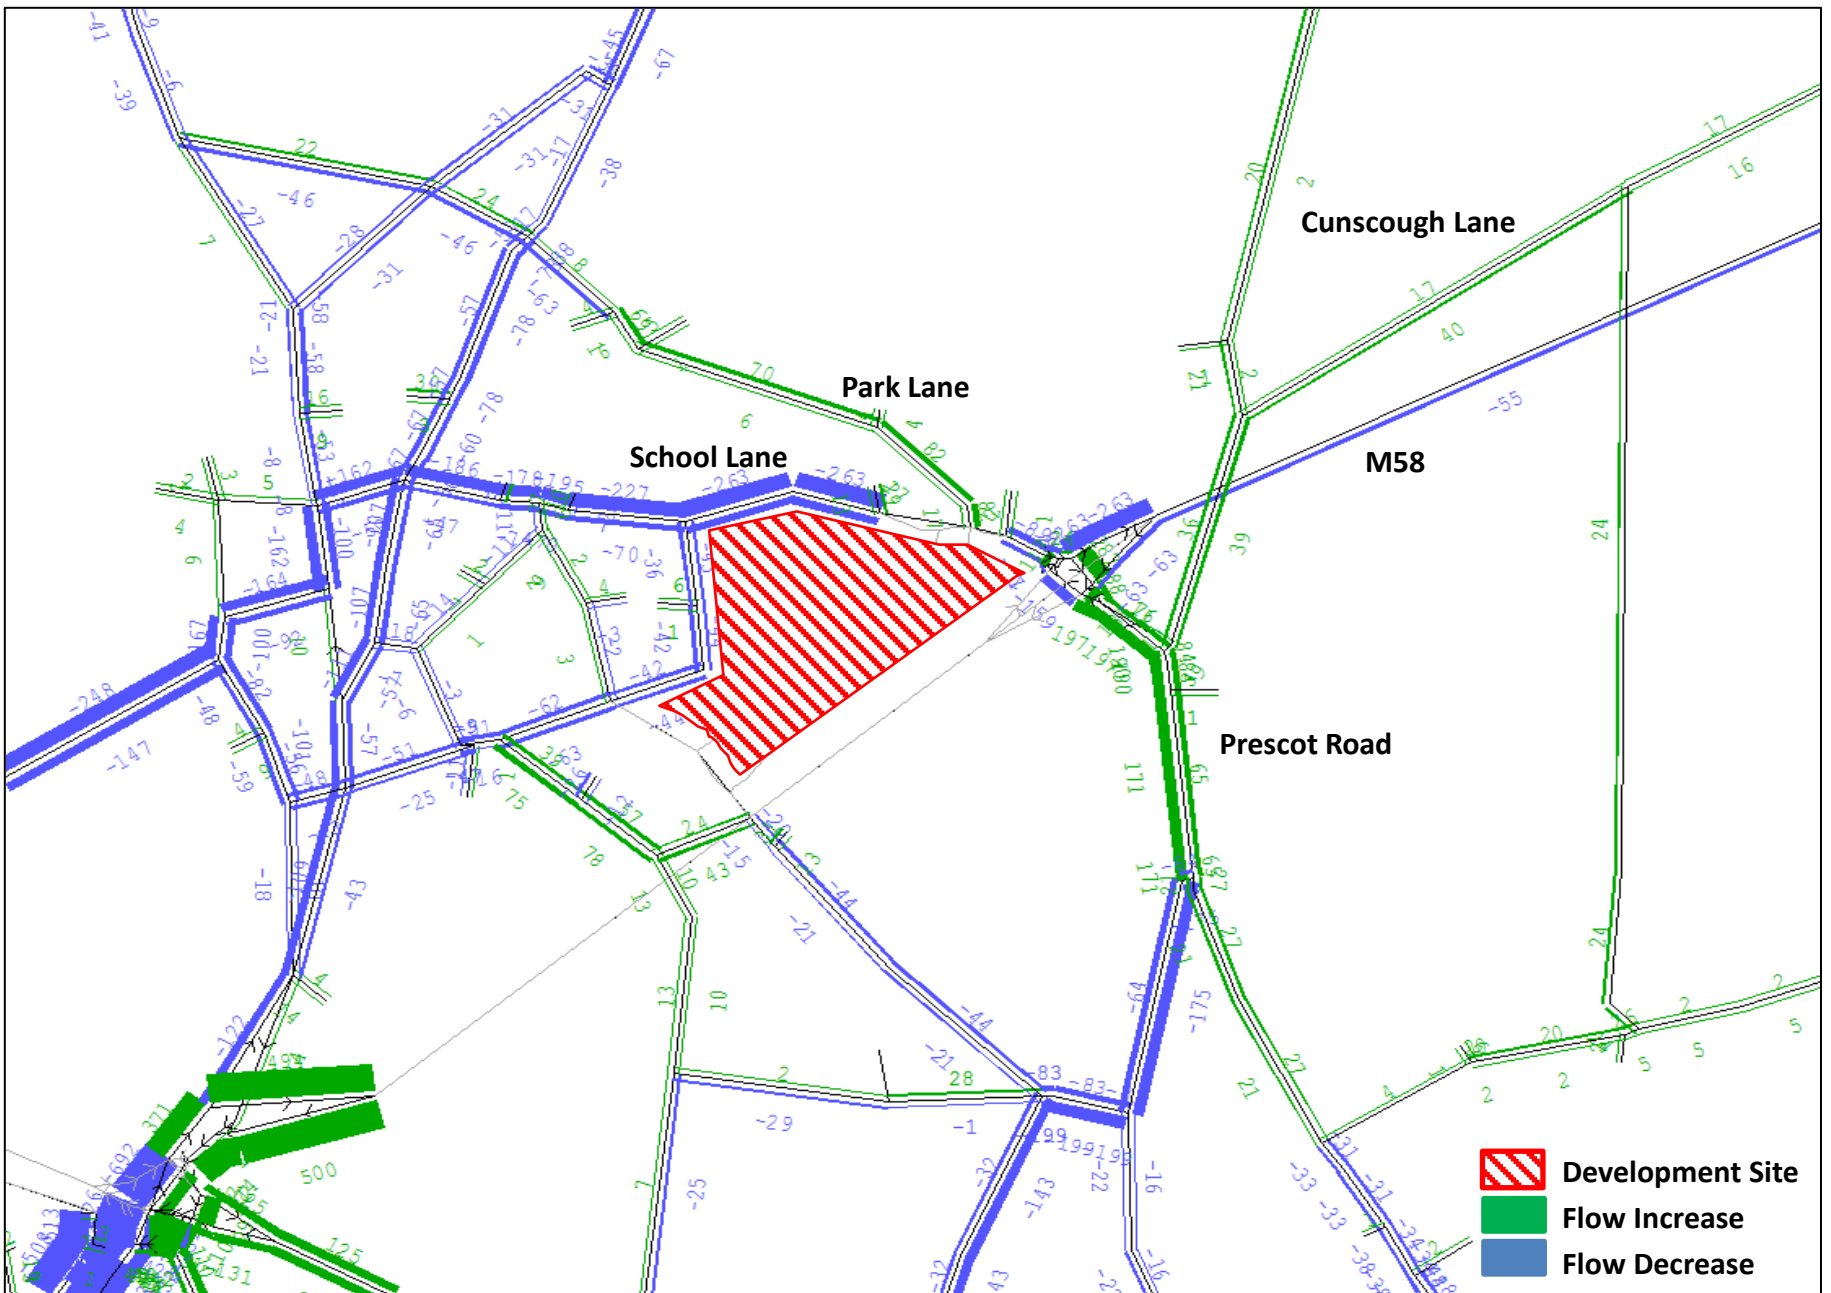

Land East of Maghull
AM Flow Comparisons – Do Something minus Base

2019 Flow Comparison (AM): Do Something minus Base – Without slips

2019 Flow Comparison (AM): Do Something minus Base –Including slips

2019 Flow Comparison (AM): Do Something minus Base – Including slips – Site zoom

Land East of Maghull
PM Flow Comparisons – Do Something minus Base

2019 Flow Comparison (PM): Do Something minus Base – Without slips

2019 Flow Comparison (PM): Do Something minus Base – Without slips - Site zoom